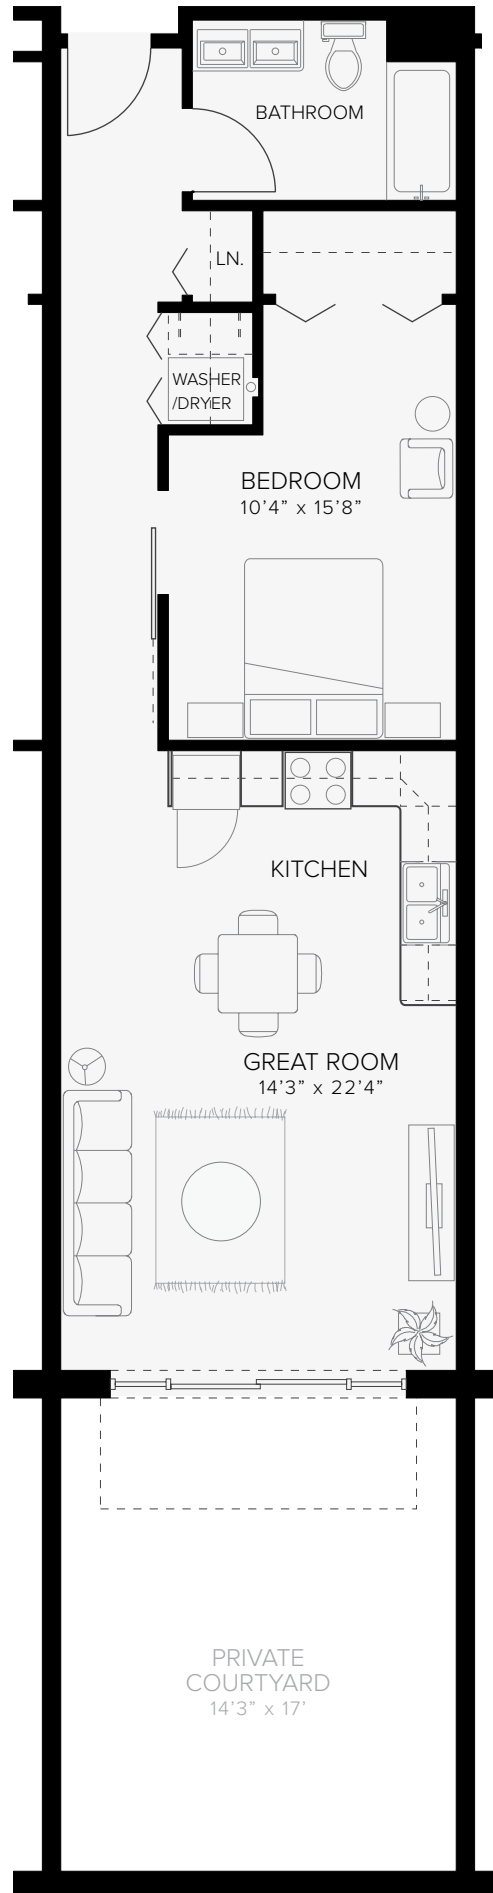

# THE PALMS

1-STORY / 1 BEDROOM, 1 BATH  
16 FT. CEILINGS

## SITE LOCATION

## SQUARE FOOTAGE

- 880-990 sq. ft. (livable space)

## FEATURES

- 1 BR / 1 Bath
- Open floor plan
- Large master bedroom closet
- Dual-sink vanity
- Deep 20" tub
- Rain head shower fixture
- Covered patio or huge private courtyard (shown)
- Nest® Learning Thermostat
- Keyless FOB and remote entry